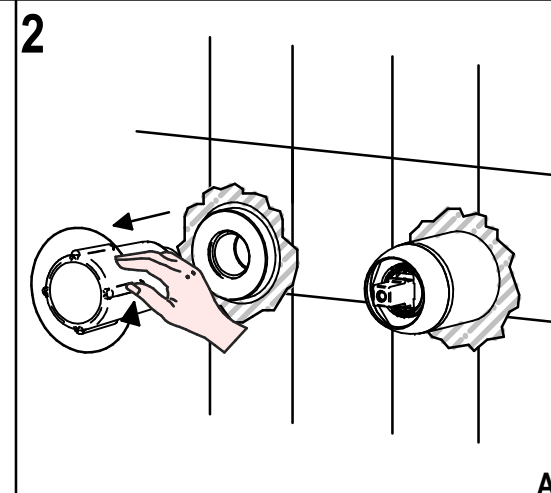

MAINTENANCE AND CLEANING

For a proper maintenance and cleaning, we recommend the following:

- Use **neutral detergents**, avoiding to spray directly on taps to avoid residual infiltration
- **Avoid** contact with acid or abrasive products
- **Rinse** with water and **always dry** with a clean cloth to avoid residue of detergent
- Perform a **periodic cleaning** to prevent limestone deposits

BELLOSTA CARLO & C. cannot be held responsible for damages due to an improper use of detergents

MADE IN ITALY

This product has been entirely manufactured in Italy, by top quality raw materials.

Rubinetti d'autore dedicati a te

D